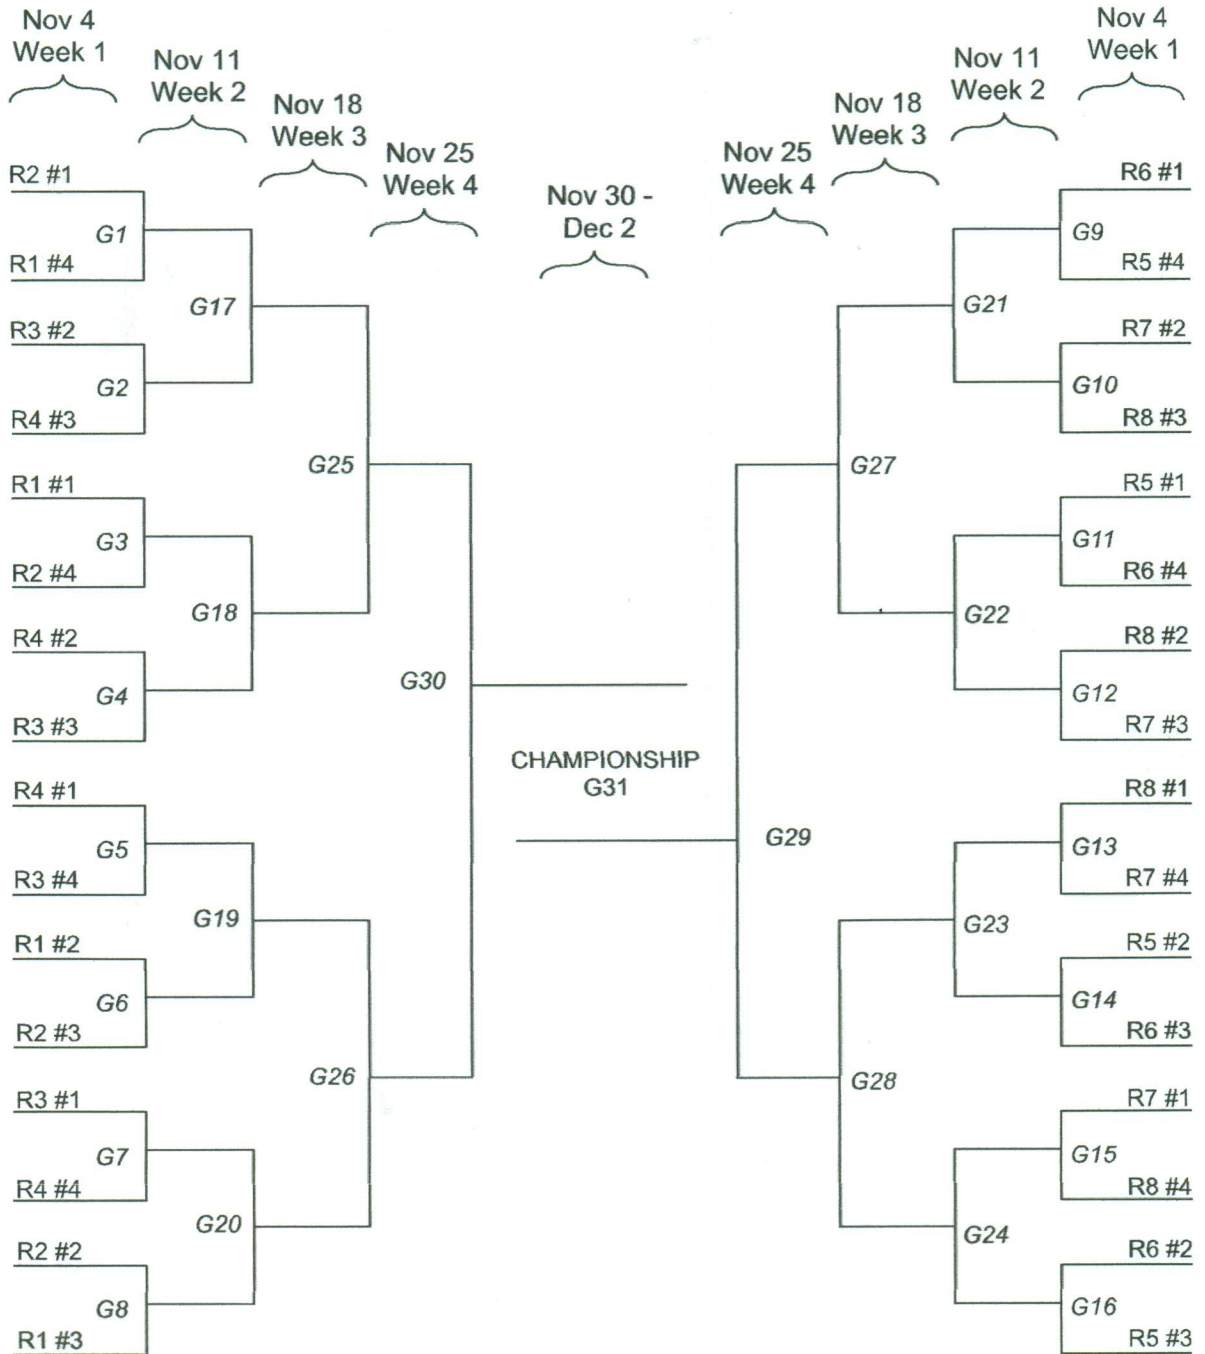

# 1A-6A Football Playoff Bracket 2016

For the championship playoffs the region qualifiers in each class will be paired in a 32-team bracket with positions in the brackets as follows:

In the first round of play in 2016 for all classes, the teams listed on the **top** of the brackets will be the host team.